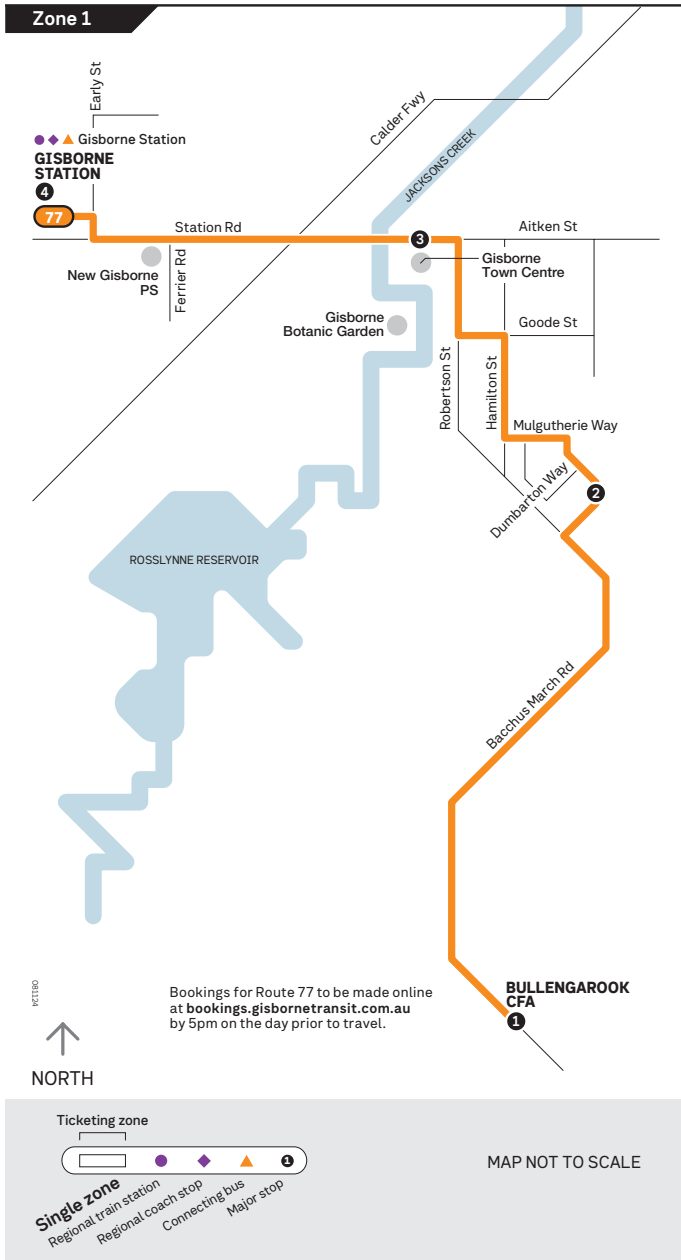

77

Bullengarook – Gisborne Station

On-demand only

Planning your journey

- Saturday timetable applies to all public holidays except Christmas Day and Good Friday when Sunday timetable applies.
- Occasionally there might be delays or last minute changes to the timetable.
- Timetables are correct at the time of printing, but do change from time to time. Find up-to-date timetables on the PTV app. at ptv.vic.gov.au or by calling 1800 800 007.
- Timetable is effective from 15 December 2024.

Buses on this route are accessible for mobility aids. However, if a bus needs to be replaced we can't guarantee the replacement will be accessible.

Major stops

1. Bullengarook CFA
2. Dumbarton Way
3. Gisborne Town Centre
4. Station Rd

Route Description

To Bullengarook CFA

Departs from Brantome St/Roberston St (Gisborne) and travels via Robertson St, Goode St, Hamilton St, Mulgutherie Way, and Bacchus Marsh Rd to the terminus at Bullengarook CFA.

To Gisborne

Departs from Bullengarook CFA and travels via Bacchus Marsh Rd, Mulgutherie Way, Hamilton St, Goode St, Robertson St and Aitken Street to the terminus at Coles Supermarket/Aitken Street (Gisborne)